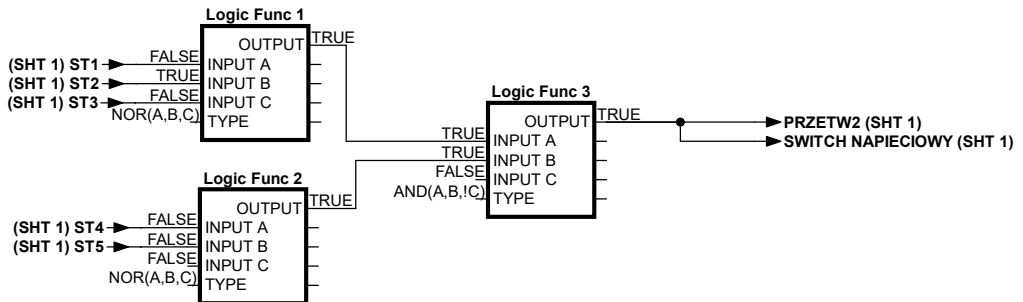

Configuration for version 5.x 690+

DWN		SIZE A	DWG. NO.	RFA
CHK	/1/getinge lipiec1.690.093	ISSUE		11 Jul 18
APP		SCALE	SHEET	1 OF 8
EDIT	LOC			

Sequencing and Reference

Communications

Configuration for version 5.x 690+