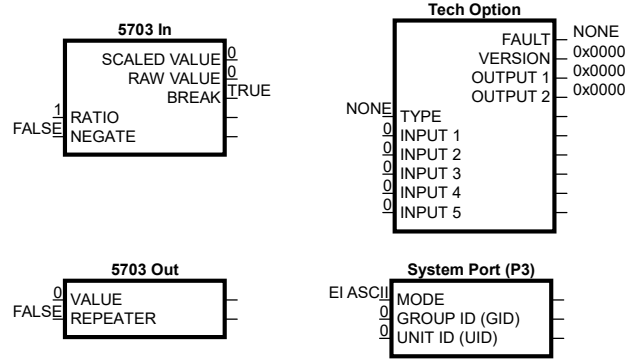

Communications

Configuration for version 5.x 690+

DWN			SIZE A	DWG. NO.	RFA
CHK		/1/getinge lipiec1.690.093	ISSUE		11 Jul 18
APP			SCALE	SHEET	2 OF 8
EDIT	LOC