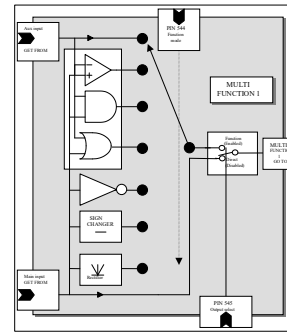

MULTI FUN 1 AUX GETFROM: 400)Block Disconnect
MULTI FUN 1 GETFROM: 300)ANALOG POST 1
MULTI FUNCTION 1 GOTO: 301)ANALOG POST 2
544)MULTIFUN1 MODE: SIGN CHANGER
545)MULTIFUN1 OP SEL: DISABLED

MULTI FUN 2 AUX GETFROM: 400)Block Disconnect
MULTI FUN 2 GETFROM: 400)Block Disconnect
MULTI FUNCTION 2 GOTO: 400)Block Disconnect
546)MULTIFUN2 MODE: C/O SWITCH or JUMPER
547)MULTIFUN2 OP SEL: DISABLED

MULTI FUN 3 AUX GETFROM: 400)Block Disconnect
MULTI FUN 3 GETFROM: 400)Block Disconnect
MULTI FUNCTION 3 GOTO: 400)Block Disconnect
548)MULTIFUN3 MODE: C/O SWITCH or JUMPER
549)MULTIFUN3 OP SEL: DISABLED

MULTI FUN 4 AUX GETFROM: 400)Block Disconnect
MULTI FUN 4 GETFROM: 400)Block Disconnect
MULTI FUNCTION 4 GOTO: 400)Block Disconnect
550)MULTIFUN4 MODE: C/O SWITCH or JUMPER
551)MULTIFUN4 OP SEL: DISABLED

MULTI FUN 5 AUX GETFROM: 400)Block Disconnect
MULTI FUN 5 GETFROM: 400)Block Disconnect
MULTI FUNCTION 5 GOTO: 400)Block Disconnect
552)MULTIFUN5 MODE: C/O SWITCH or JUMPER
553)MULTIFUN5 OP SEL: DISABLED

MULTI-FUNCTION 1 - 8

MULTI FUN 6 AUX GETFROM: 400)Block Disconnect
MULTI FUN 6 GETFROM: 400)Block Disconnect
MULTI FUNCTION 6 GOTO: 400)Block Disconnect
554)MULTIFUN6 MODE: C/O SWITCH or JUMPER
555)MULTIFUN6 OP SEL: DISABLED

MULTI FUN 7 AUX GETFROM: 400)Block Disconnect
MULTI FUN 7 GETFROM: 400)Block Disconnect
MULTI FUNCTION 7 GOTO: 400)Block Disconnect
556)MULTIFUN7 MODE: C/O SWITCH or JUMPER
557)MULTIFUN7 OP SEL: DISABLED

MULTI FUN 8 AUX GETFROM: 400)Block Disconnect
MULTI FUN 8 GETFROM: 400)Block Disconnect
MULTI FUNCTION 8 GOTO: 400)Block Disconnect
558)MULTIFUN8 MODE: C/O SWITCH or JUMPER
559)MULTIFUN8 OP SEL: DISABLED