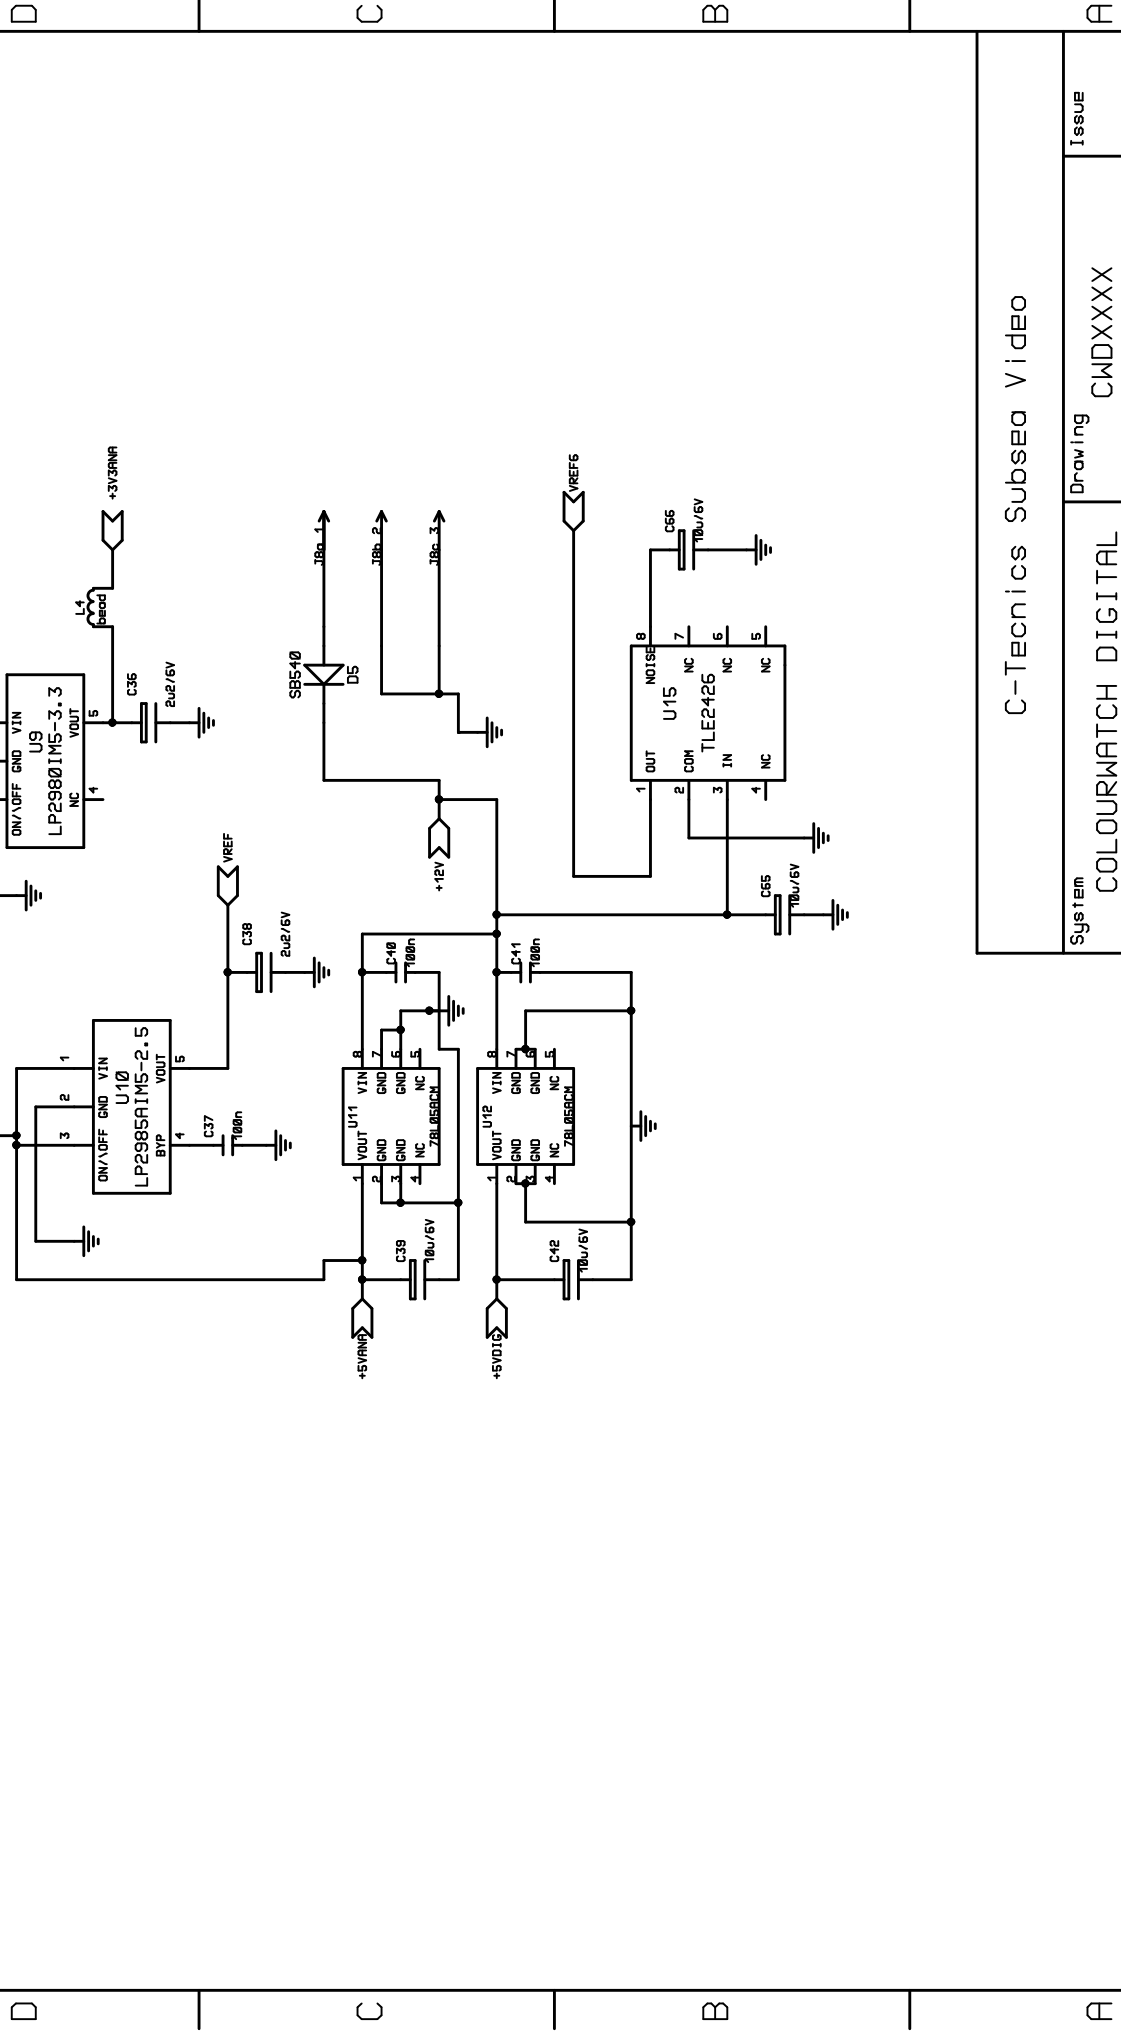

1 2 3 4 5 6

### C-Tecnicas Subsea Video

System		Drawing		Issue
COLOURWATCH DIGITAL		CWDXXXX		B
Title				
STANDALONE DIVER COMMS - power regs				
Date	20-10-06	Drawn	JMG	Sheet 6 of 6