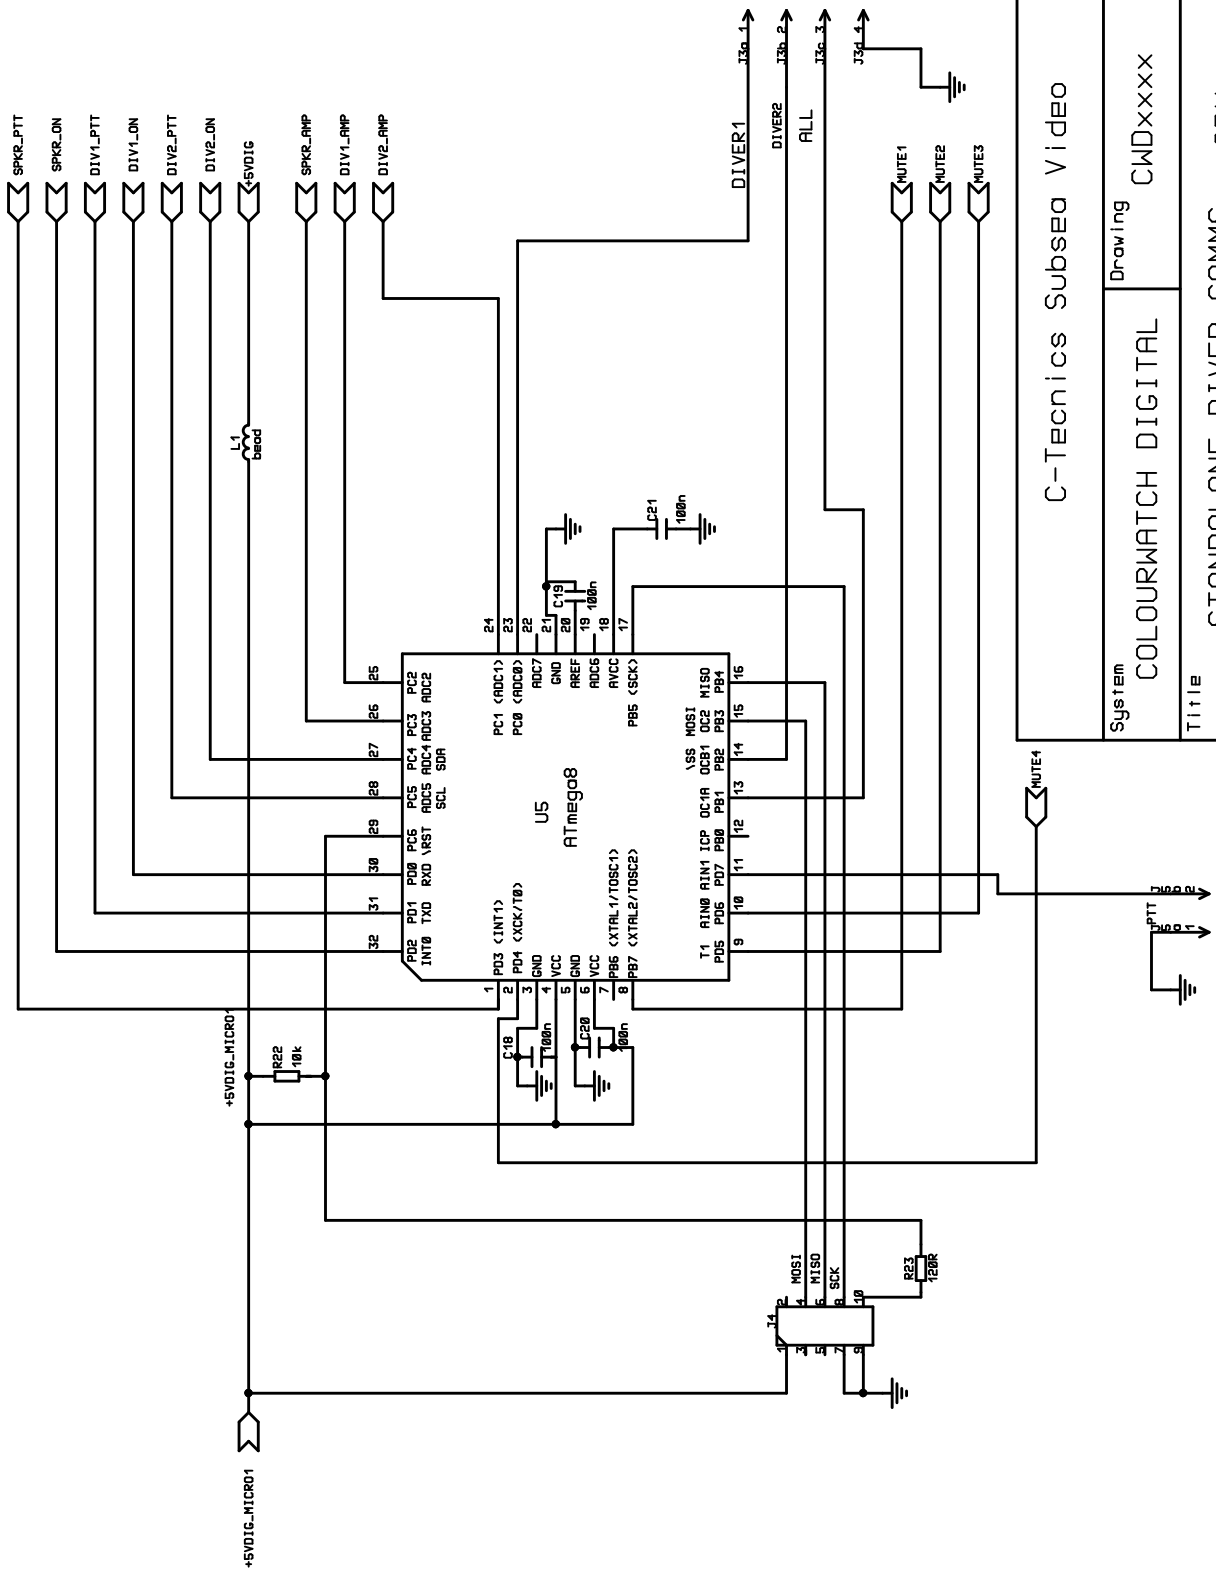

1 2 3 4 5 6

C-Tecnics Subsea Video

System		Issue
COLOURWATCH DIGITAL		B
Drawing		CWDxxxx
Title		
STANDALONE DIVER COMMS - cpu		
Date	20-10-06	Sheet 2 OF 6
Drawn		JMG